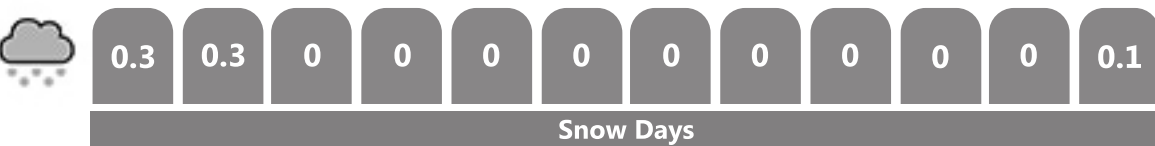

Weather ePostcard

www.spainvouchers.com
We fight for cheaper holidays

www.spainvouchers.com We fight for cheaper holidays

Daily average rainfall mm (r) – Rainfall Days (d) equal or greater to 1 mm

Average relative humidity (%)