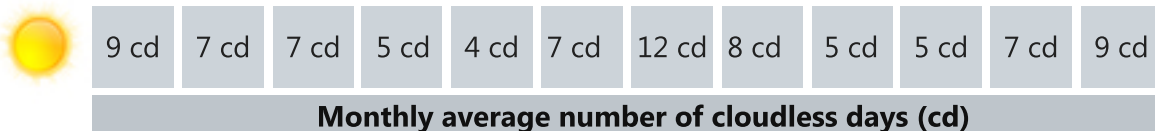

Monthly average number of cloudless days (cd)