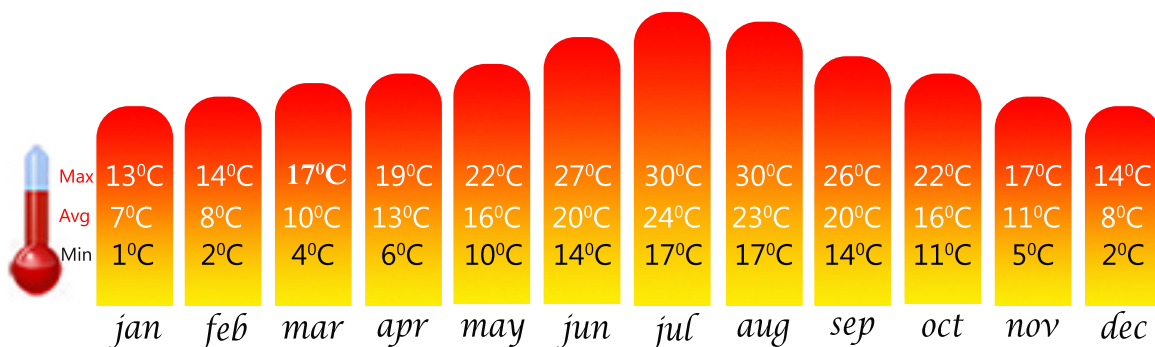

Weather ePostcard

www.spainvouchers.com
We fight for cheaper holidays

www.spainvouchers.com We fight for cheaper holidays

Daily average rainfall mm (r) – Rainfall Days (d) equal or greater to 1 mm

Average relative humidity (%)