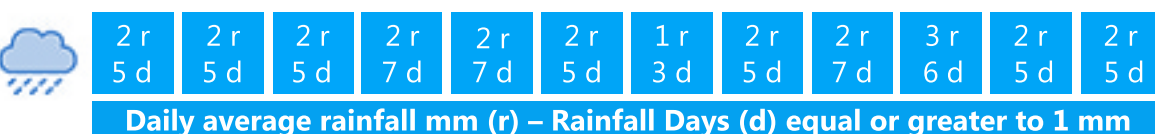

Weather ePostcard

www.spainvouchers.com
We fight for cheaper holidays

www.spainvouchers.com We fight for cheaper holidays

Daily average rainfall mm (r) – Rainfall Days (d) equal or greater to 1 mm

Average relative humidity (%)